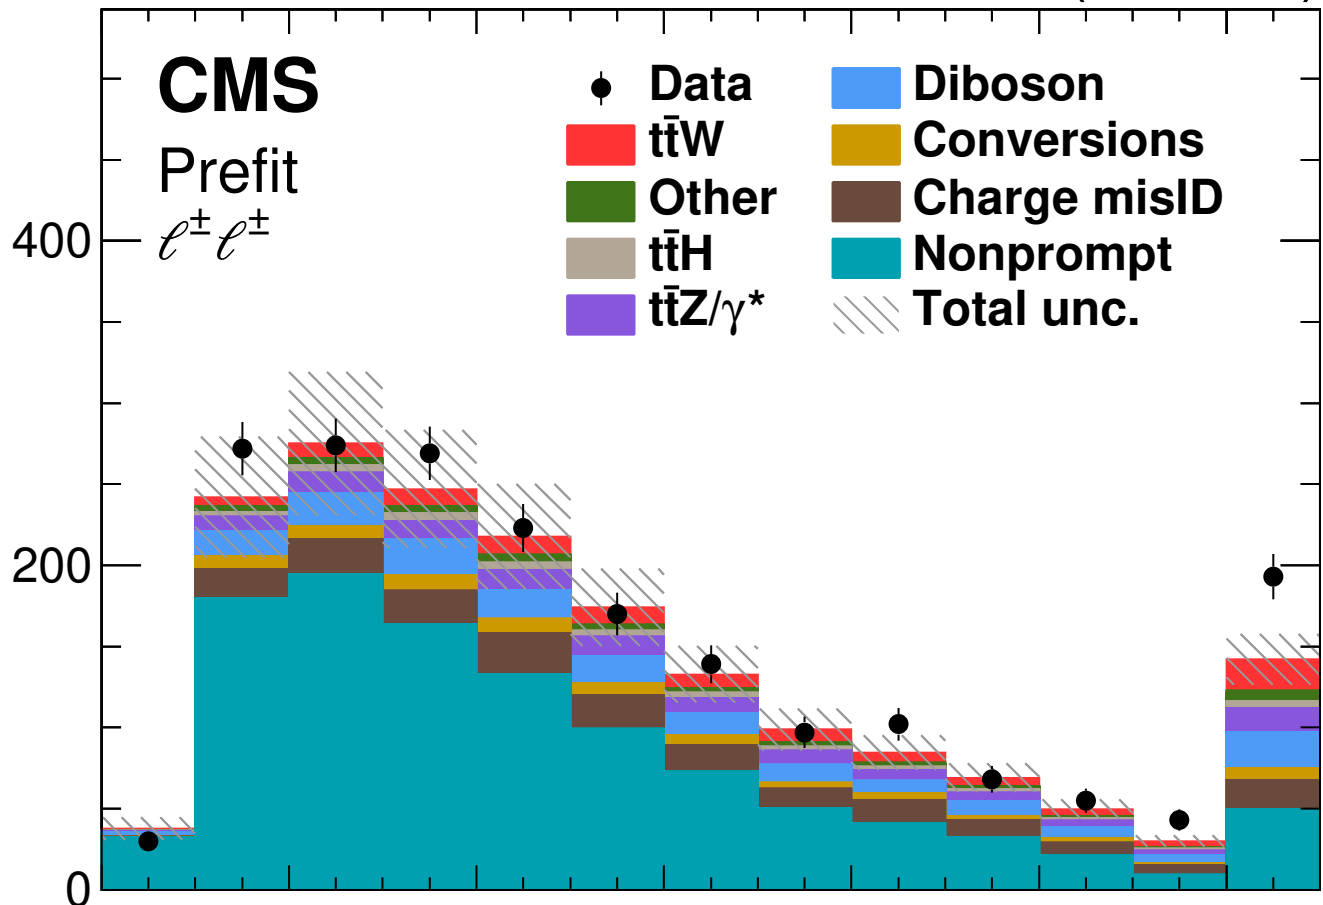

138 fb⁻¹ (13 TeV)

Events / 10 GeV

Data / Pred.