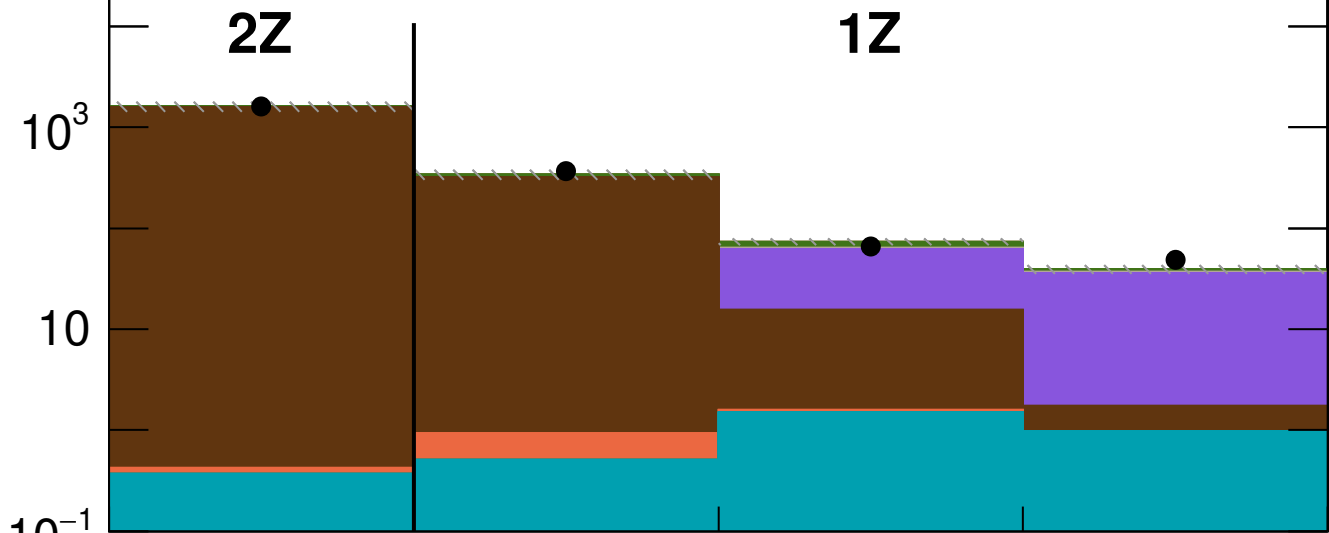

138 fb⁻¹ (13 TeV)

Events

CMS

Prefit

Data / Pred.