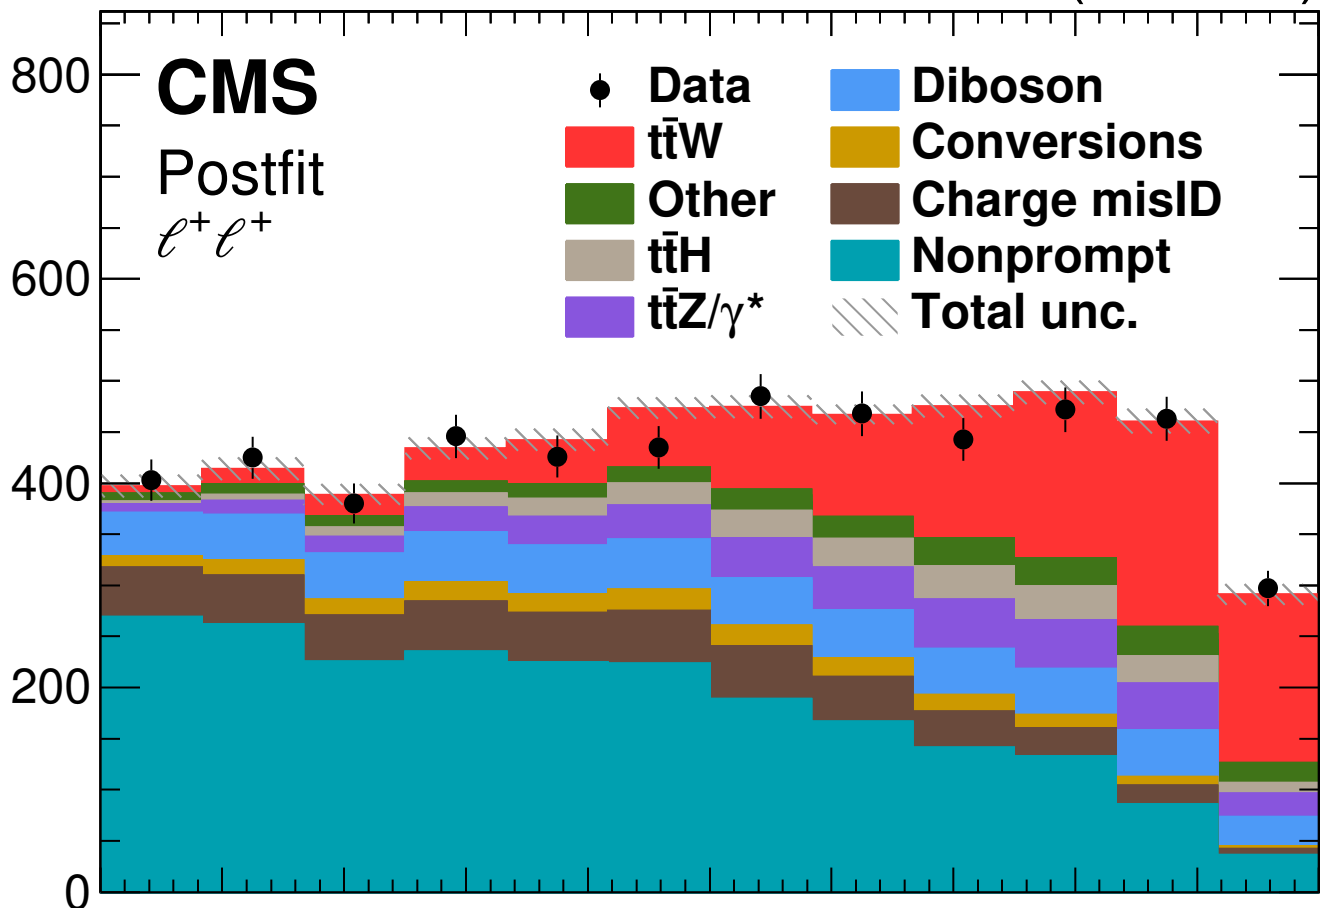

138 fb⁻¹ (13 TeV)

Events / 0.083

Data / Pred.

NN discriminant