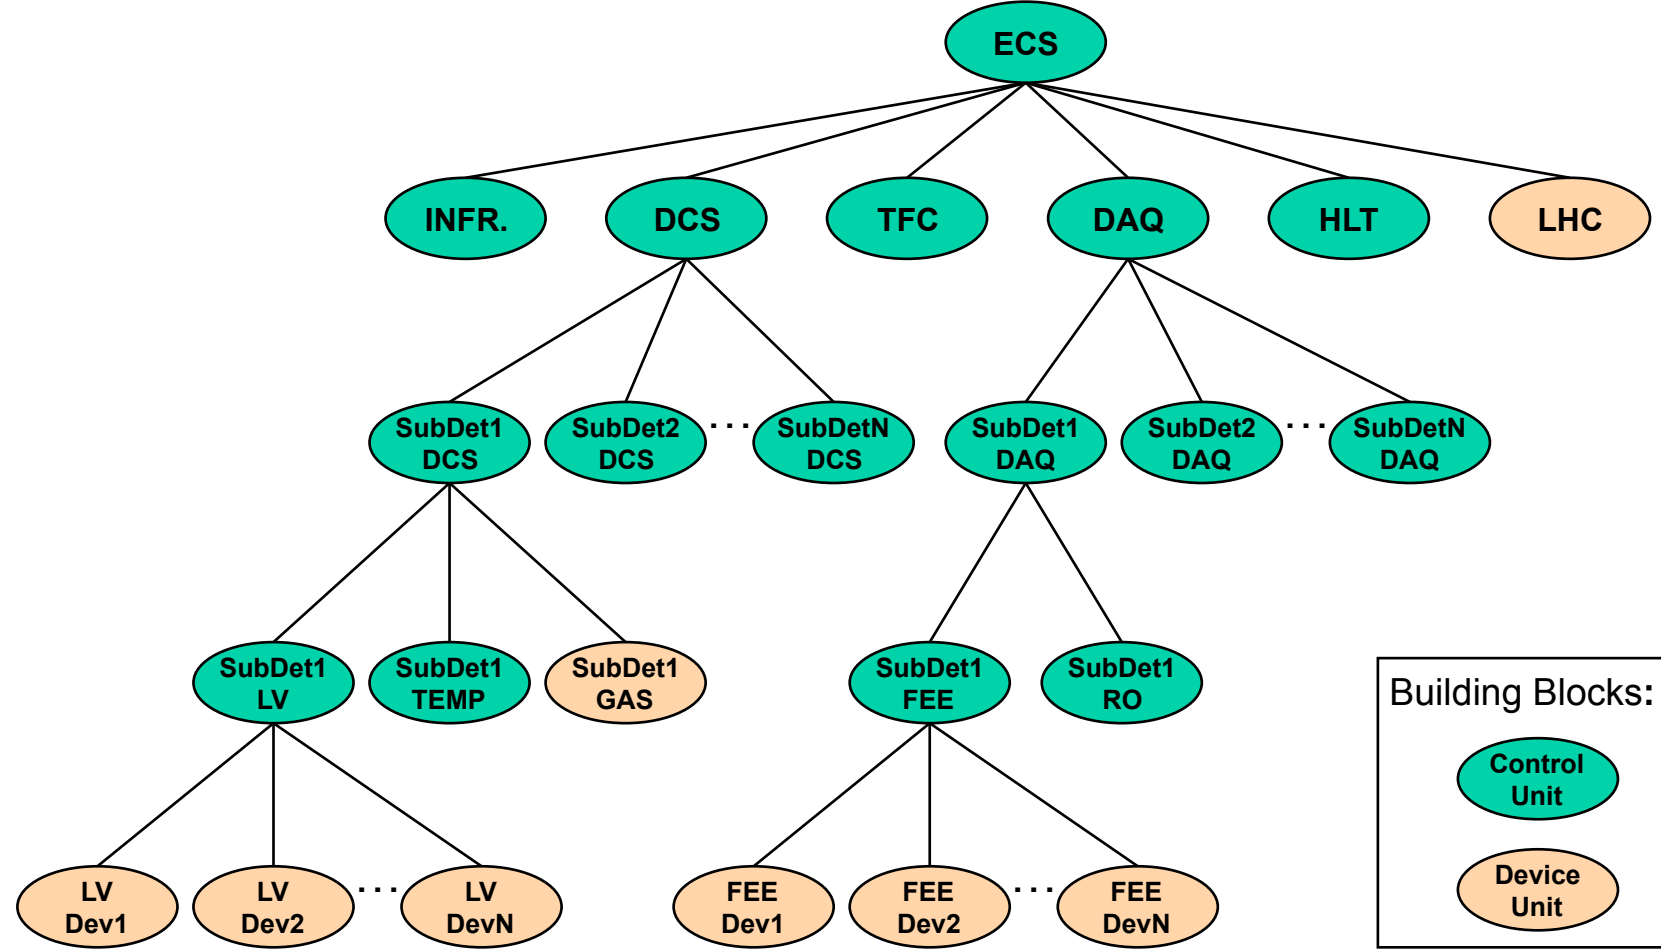

Status & Alarms

Commands

Building Blocks:

- Control Unit (teal oval)
- Device Unit (orange oval)